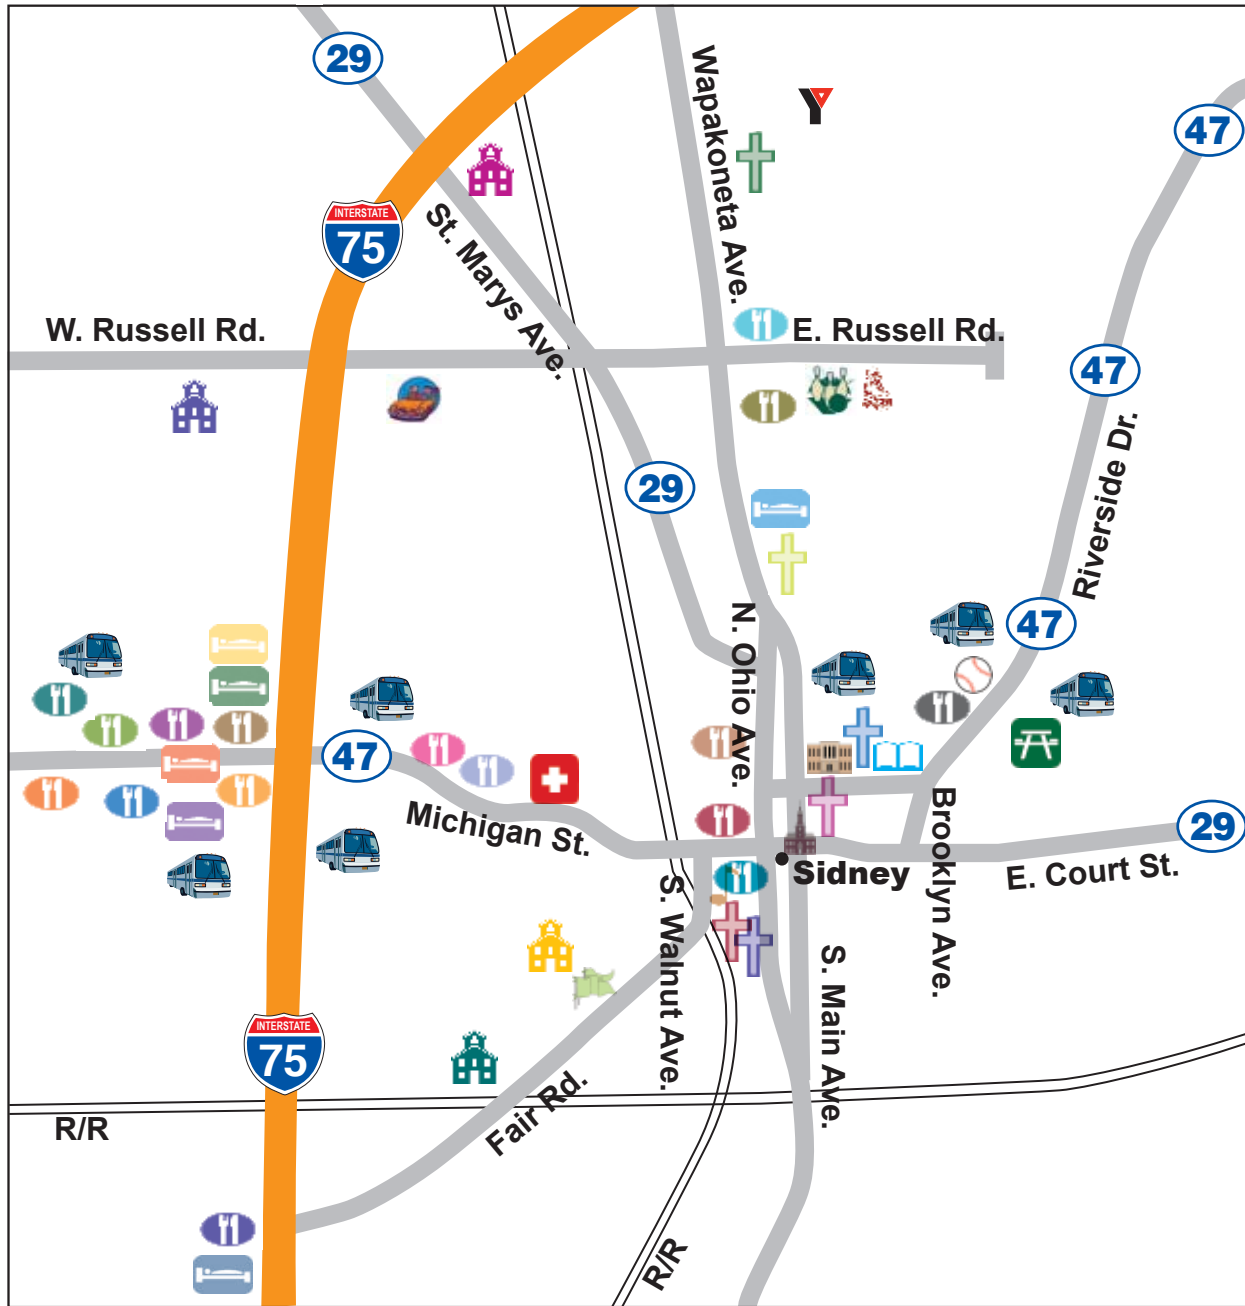

# Points of Local Interest in Sidney, Ohio

## RESTAURANTS

- CJ's Highmarks, Culver's, Wingers
- Cazadores
- Burger King, KFC, McDonald's, Pizza Hut
- Applebee's, Subby's
- Buffalo Wild Wings, Quiznos
- Perkins, Smok'n Jo's BBQ, Sonic
- Bob Evans, Taco Bell, Waffle House
- Dairy Queen
- Arby's, East of Chicago Pizza, China Garden, Subway
- Wendy's, Broad Street Grille, Tim Hortons
- Cassano's
- Clancy's, Lee's Chicken, Marco's Pizza
- Alcove
- Lee's Chinese
- The Spot
- B&K Rootbeer

## ATTRACTIONS

- Shelby County Courthouse
- Shelby County Fairgrounds
- Tawawa Park

## ATTRACTIONS

- Tour Bus Parking
- Wilson Memorial Hospital
- YMCA