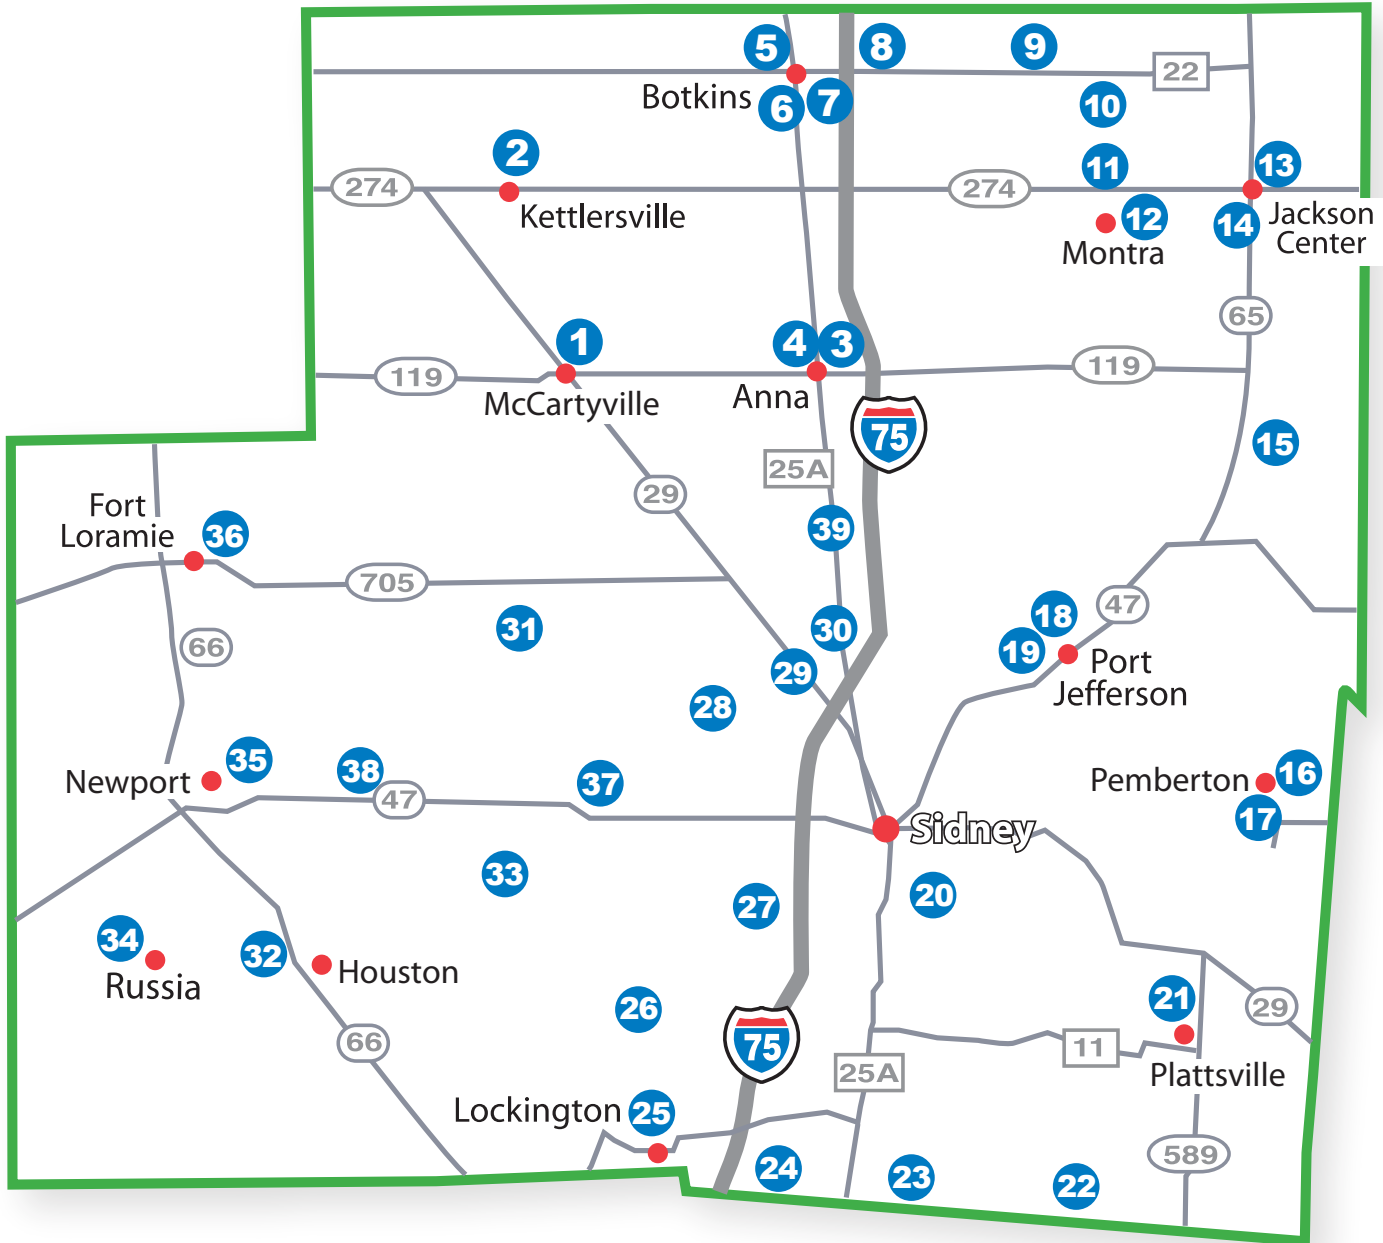

SHELBY COUNTY CHURCH TOURS

October 19th & 20th, 2019

1:00 p.m. – 4:00 p.m.

**CHURCHES OPEN 1:00 – 4:00 P.M.
SATURDAY AND SUNDAY, OCTOBER 19 AND 20, 2019**

- 1) **SACRED HEART OF JESUS CATHOLIC CHURCH**
9377 St. Rt. 119, Anna
- 2) **IMMANUEL CHURCH OF KETTLERSVILLE**
8888 St. Rt. 274, Kettlersville
- 3) **SAINT JACOB LUTHERAN CHURCH**
101 W. Main St., Anna
- 4) **ANNA UNITED METHODIST CHURCH**
201 W. North St., Anna
- 5) **IMMACULATE CONCEPTION CATHOLIC CHURCH**
116 N. Main St., Botkins
- 6) **BOTKINS UNITED METHODIST CHURCH**
115 E. State St., Botkins
- 7) **SAINT PAUL EVANGELICAL LUTHERAN CHURCH**
301 E. State St., Botkins
- 9) **SAINT LAWRENCE CATHOLIC CHURCH**
16115 Botkins Rd., Botkins
- 10) **SAINT JACOB'S LUTHERAN CHURCH**
18280 Pasco Montra Rd., Jackson Center
- 11) **CHRIST THE KING CHURCH**
17570 St. Rt. 274, Jackson Center
- 12) **EMMANUEL LUTHERAN CHURCH**
17714 Montra Rd., Jackson Center
- 13) **JACKSON CENTER UNITED METHODIST CHURCH**
202 E. Pike St., Jackson Center
- 14) **GRACE EVANGELICAL LUTHERAN CHURCH**
607 S. Main St., Jackson Center
- 15) **MAPLEWOOD UNITED METHODIST CHURCH**
1544 Maplewood Rd., Maplewood
- 16) **PEMBERTON BAPTIST CHURCH**
6787 Palestine St., Pemberton
- 17) **PEMBERTON UNITED METHODIST CHURCH**
6541 Main St., Pemberton
- 18) **PORT JEFFERSON CHURCH OF CHRIST**
217 Wall St., Port Jefferson
- 19) **NEW LIFE CHURCH PJBC**
329 W. Main St., Port Jefferson
- 20) **FULL GOSPEL COMMUNITY CHURCH**
950 S. Children's Home Rd., Sidney
- 21) **GREENVIEW UNITED CHURCH OF CHRIST**
3041 Leatherwood Creek Rd., Sidney
- 22) **SPRING CREEK CHRISTIAN CHURCH OF CHRIST**
63 Wiles Rd., Sidney
- 23) **SPRING CREEK BAPTIST CHURCH**
15333 Miami Shelby East Rd., Piqua

- 36) **SAINT MICHAEL CATHOLIC CHURCH**
33 Elm St., Ft. Loramie